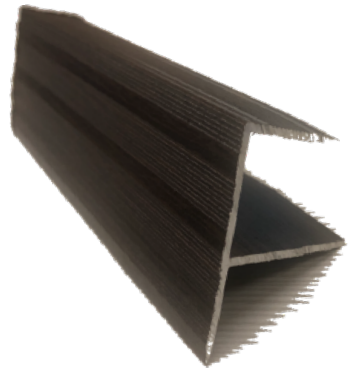

Finishing
Profile