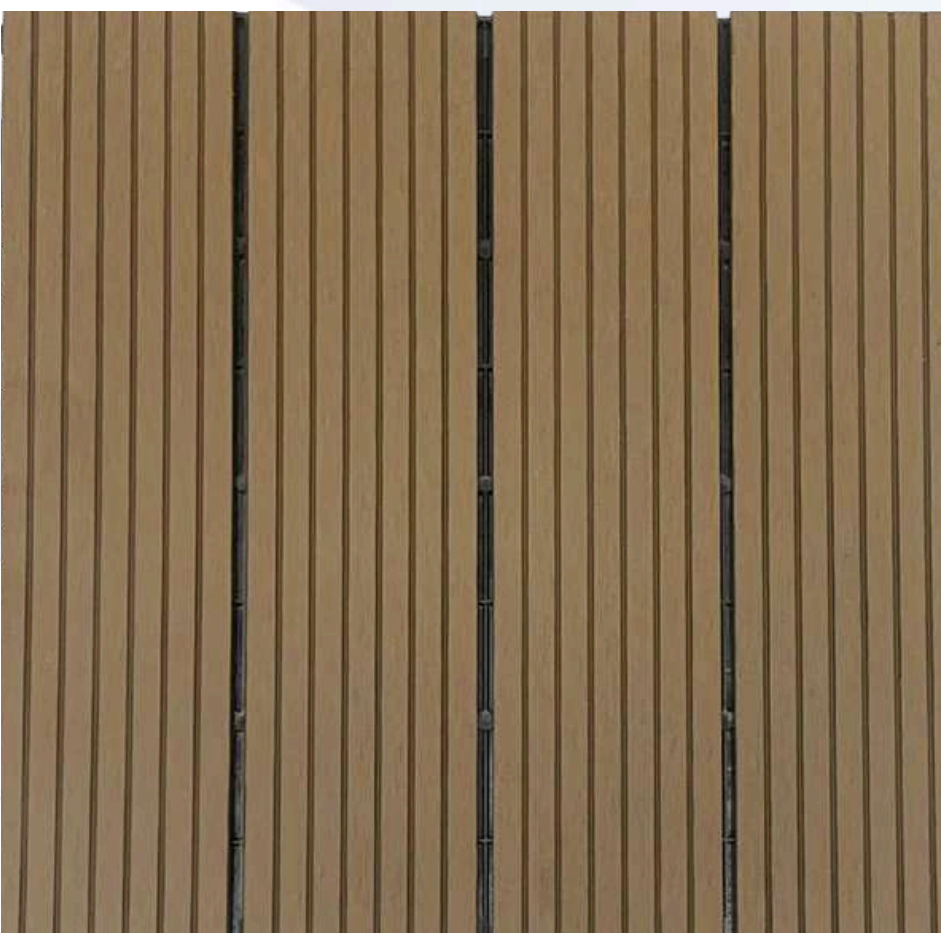

AFRICAN WALNUT

WPC DECKTILE

AREA:

1ft X 1ft

HEIGHT:

25MM

TEXTURED

PLAIN

GREY

WPC DECKTILE

AREA:

1ft X 1ft

HEIGHT:

25MM

HEAVY BASE

ORANGE