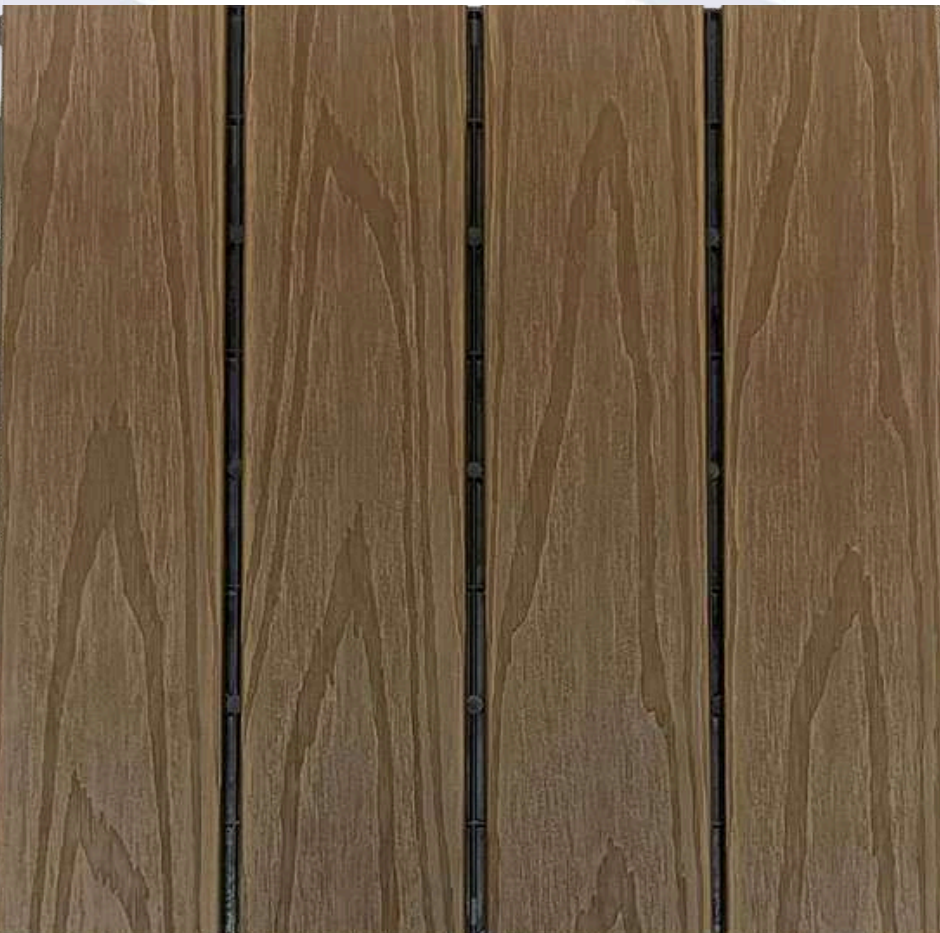

AFRICAN WALNUT

WPC DECKTILE

AREA:

1ft X 1ft

HEIGHT:

25MM

TEXTURED

PLAIN

GREY

WPC DECKTILE

AREA:

1ft X 1ft

HEIGHT:

25MM

HEAVY BASE

ORANGE