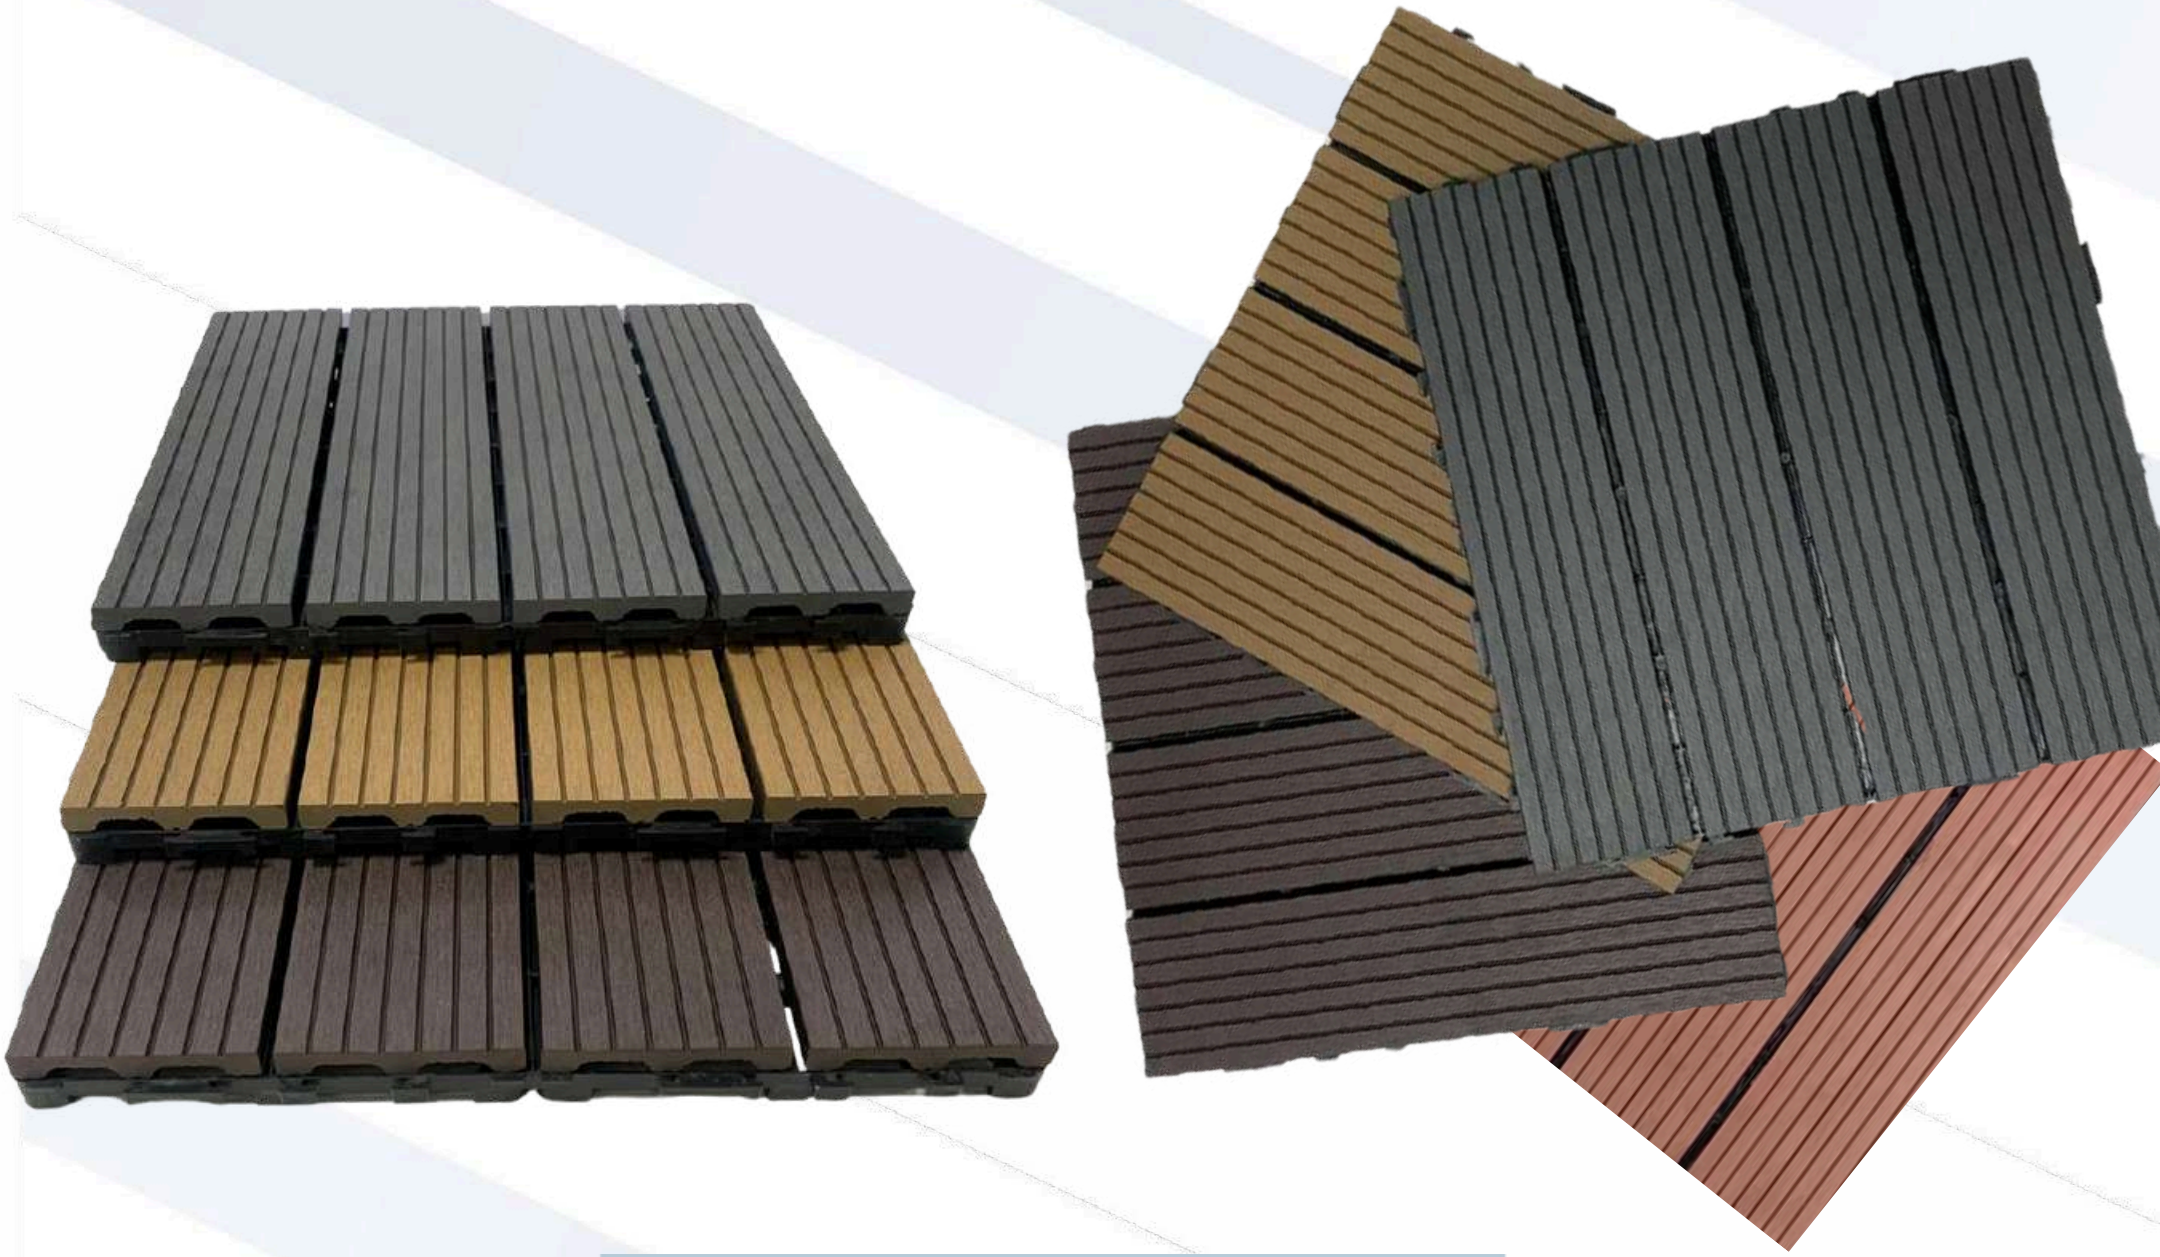

PLAIN

**WPC
DECKTILE**

AREA:

1ft X 1ft

HEIGHT:

25MM