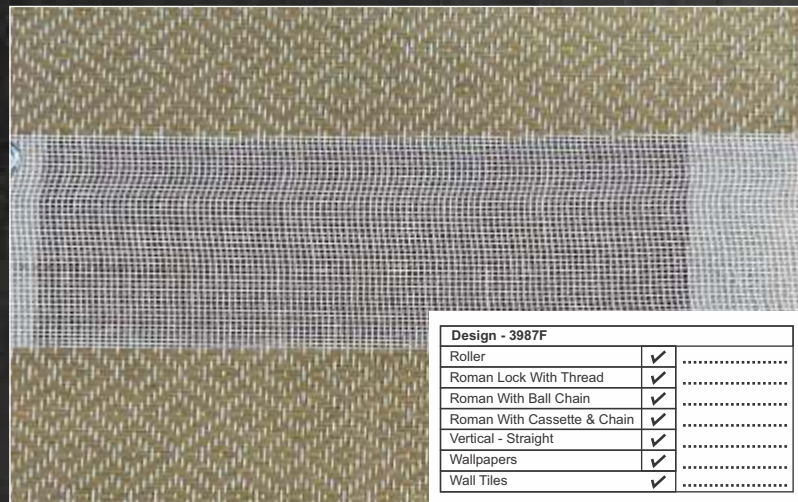

Design - 3987F		
Roller	✓	.....
Roman Lock With Thread	✓	.....
Roman With Ball Chain	✓	.....
Roman With Cassette & Chain	✓	.....
Vertical - Straight	✓	.....
Wallpapers	✓	.....
Wall Tiles	✓	.....