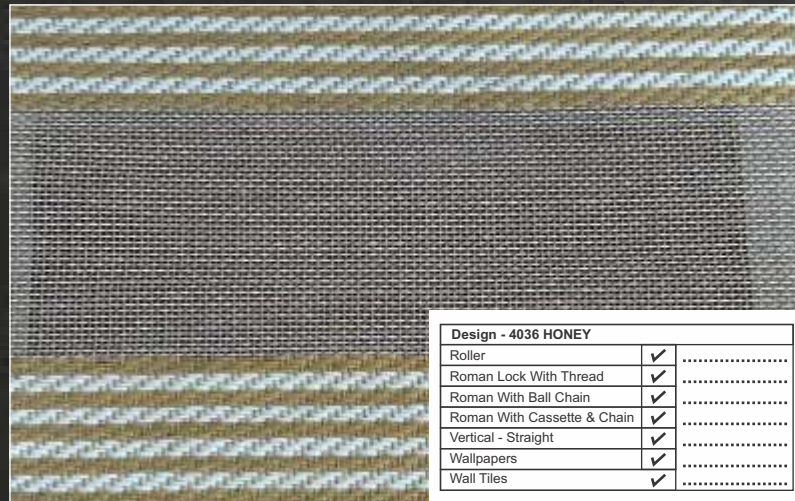

Design - 4036 HONEY		
Roller	☒	.....
Roman Lock With Thread	☒	.....
Roman With Ball Chain	☒	.....
Roman With Cassette & Chain	☒	.....
Vertical - Straight	☒	.....
Wallpapers	☒	.....
Wall Tiles	☒	.....