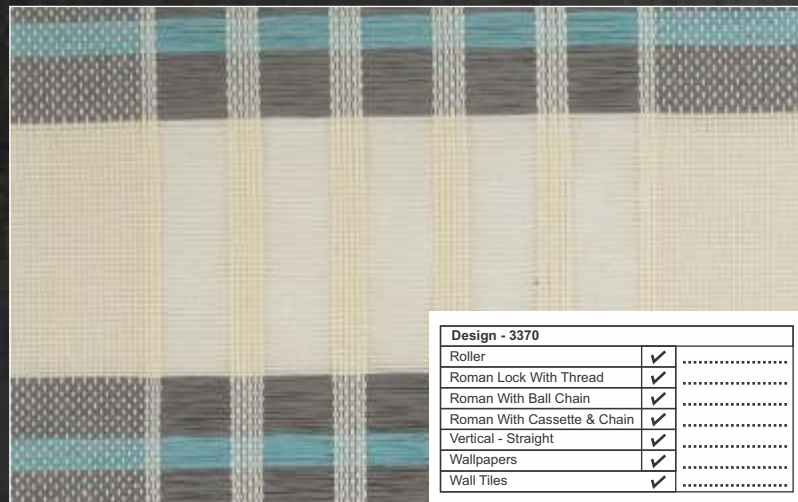

Design - 3370		
Roller	✓	.....
Roman Lock With Thread	✓	.....
Roman With Ball Chain	✓	.....
Roman With Cassette & Chain	✓	.....
Vertical - Straight	✓	.....
Wallpapers	✓	.....
Wall Tiles	✓	.....