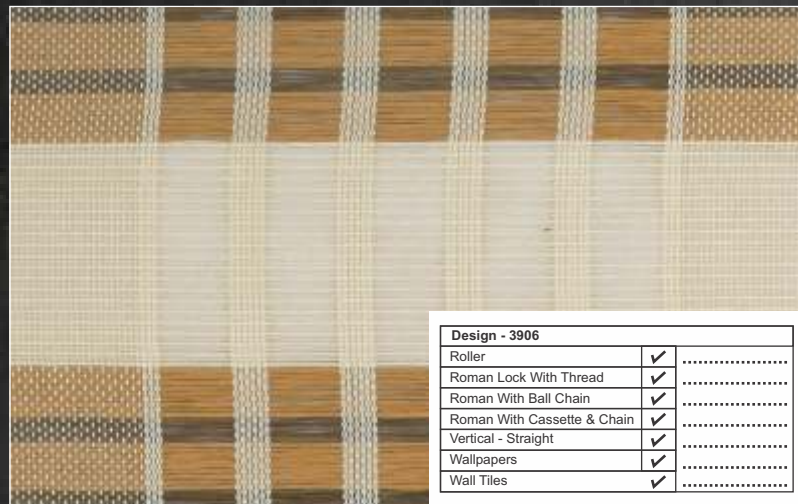

Design - 3906		
Roller	✓	.....
Roman Lock With Thread	✓	.....
Roman With Ball Chain	✓	.....
Roman With Cassette & Chain	✓	.....
Vertical - Straight	✓	.....
Wallpapers	✓	.....
Wall Tiles	✓	.....