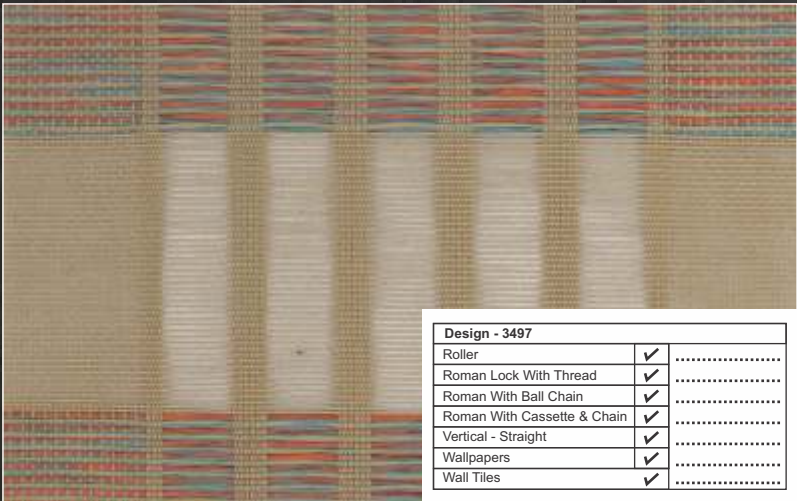

Design - 3497		
Roller	✓	.....
Roman Lock With Thread	✓	.....
Roman With Ball Chain	✓	.....
Roman With Cassette & Chain	✓	.....
Vertical - Straight	✓	.....
Wallpapers	✓	.....
Wall Tiles	✓	.....