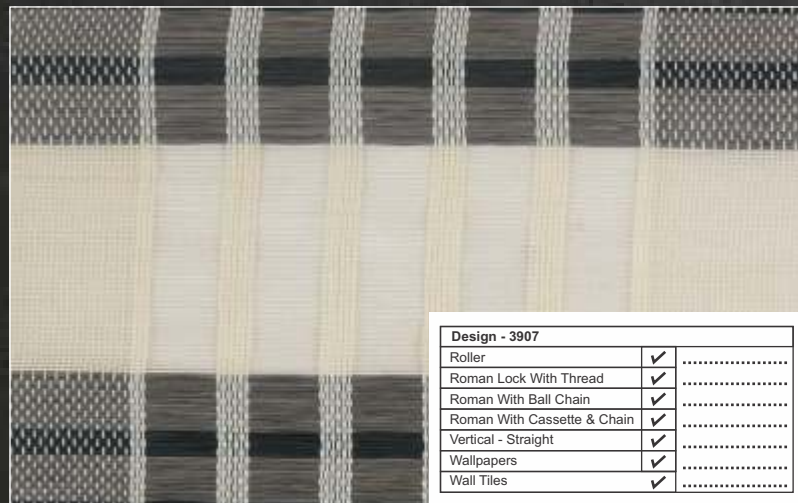

Design - 3907		
Roller	✓	.....
Roman Lock With Thread	✓	.....
Roman With Ball Chain	✓	.....
Roman With Cassette & Chain	✓	.....
Vertical - Straight	✓	.....
Wallpapers	✓	.....
Wall Tiles	✓	.....