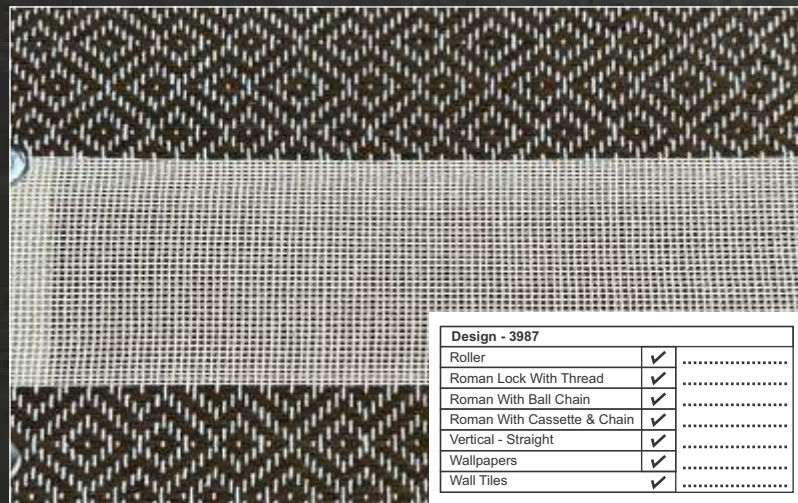

Design - 3987		
Roller	✓	.....
Roman Lock With Thread	✓	.....
Roman With Ball Chain	✓	.....
Roman With Cassette & Chain	✓	.....
Vertical - Straight	✓	.....
Wallpapers	✓	.....
Wall Tiles	✓	.....